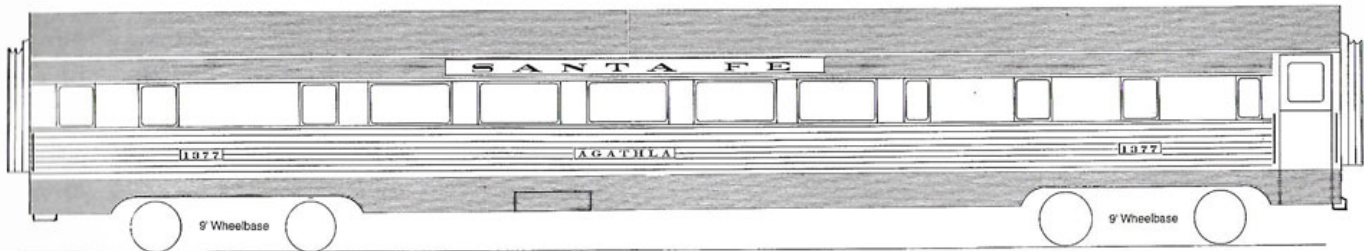

Coupled Length: 79' 10", Buffer Bolster: 12' 11"

987

987