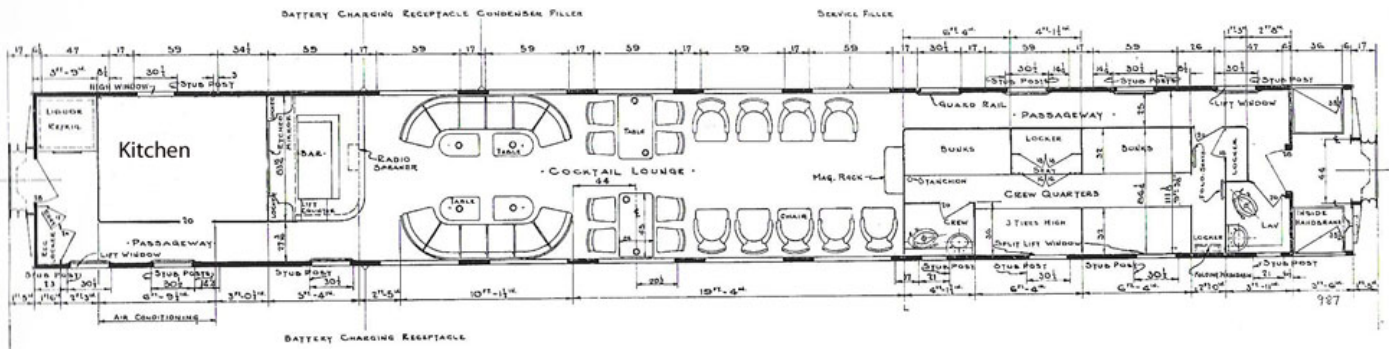

Coupled Length: 79' 10", Buffer Bolster: 12' 11"

987

987