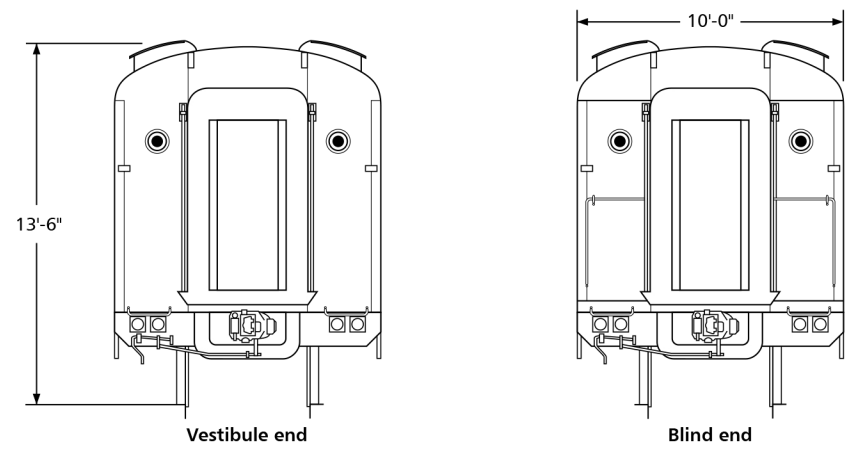

Amtrak St. Louis Baggage-Dorm Series 1610-1617

Drawn by Alex Stroshane

Ratio 1:87, HO scale
 TO CONVERT HO SCALE DRAWINGS TO YOUR SCALE COPY AT THESE PERCENTAGES:
 N 54.4% S 136.1% O 181.4%

Ratio 1:160, N scale
 TO CONVERT N SCALE DRAWINGS TO YOUR SCALE COPY AT THESE PERCENTAGES: HO 183.7% S 250% O 333.3%