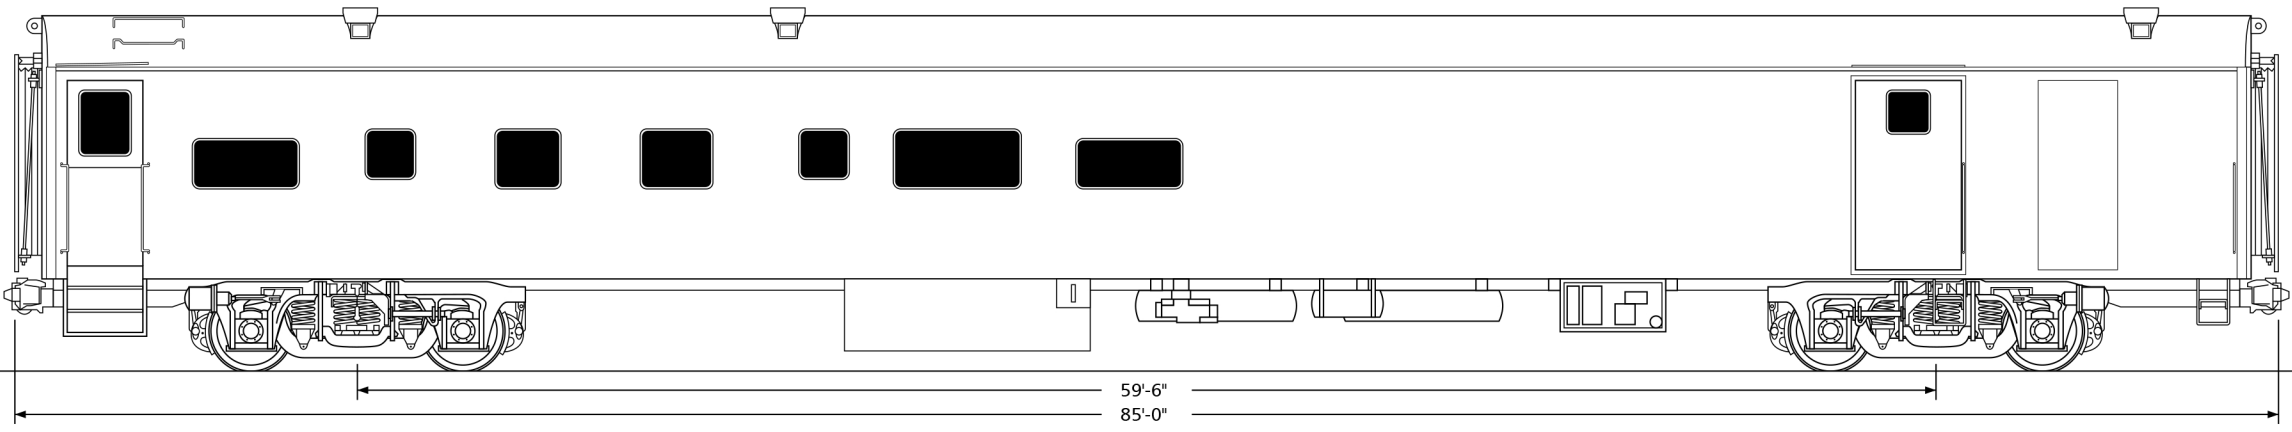

Amtrak St. Louis Baggage-Dorm Series 1610-1617

Drawn by Alex Stroshane

Ratio 1:87, HO scale
 TO CONVERT HO SCALE DRAWINGS TO YOUR SCALE COPY AT THESE PERCENTAGES:
 N 54.4% S 136.1% O 181.4%

Ratio 1:160, N scale
 TO CONVERT N SCALE DRAWINGS TO YOUR SCALE COPY AT THESE PERCENTAGES: HO 183.7% S 250% O 333.3%