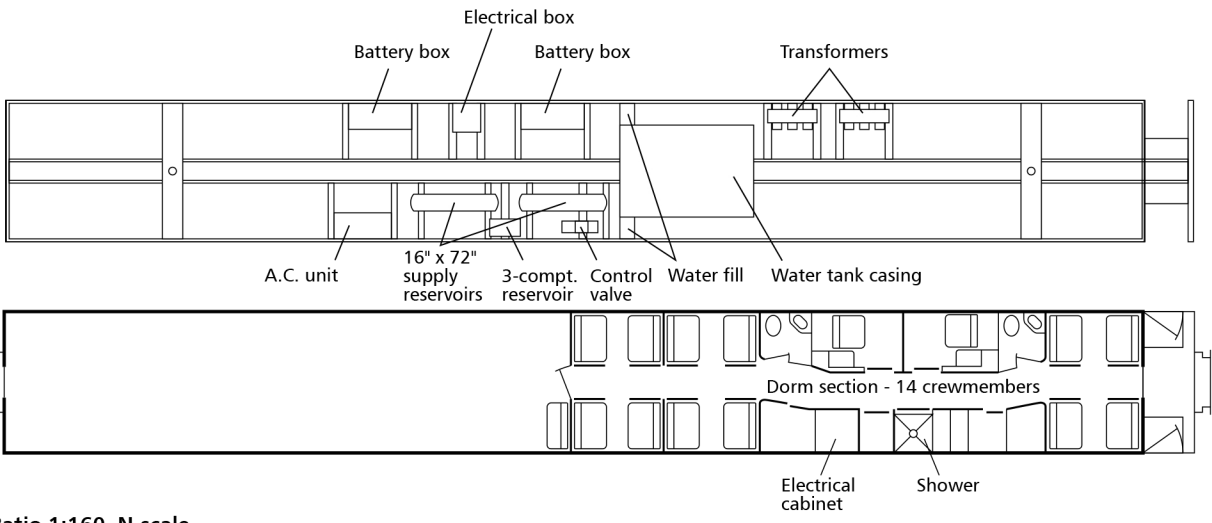

Amtrak St. Louis Baggage-Dorm Series 1610-1617

Drawn by Alex Stroshane

Ratio 1:87, HO scale
 TO CONVERT HO SCALE DRAWINGS TO YOUR SCALE COPY AT THESE PERCENTAGES:
 N 54.4% S 136.1% O 181.4%

Ratio 1:160, N scale
 TO CONVERT N SCALE DRAWINGS TO YOUR SCALE COPY AT THESE PERCENTAGES: HO 183.7% S 250% O 333.3%