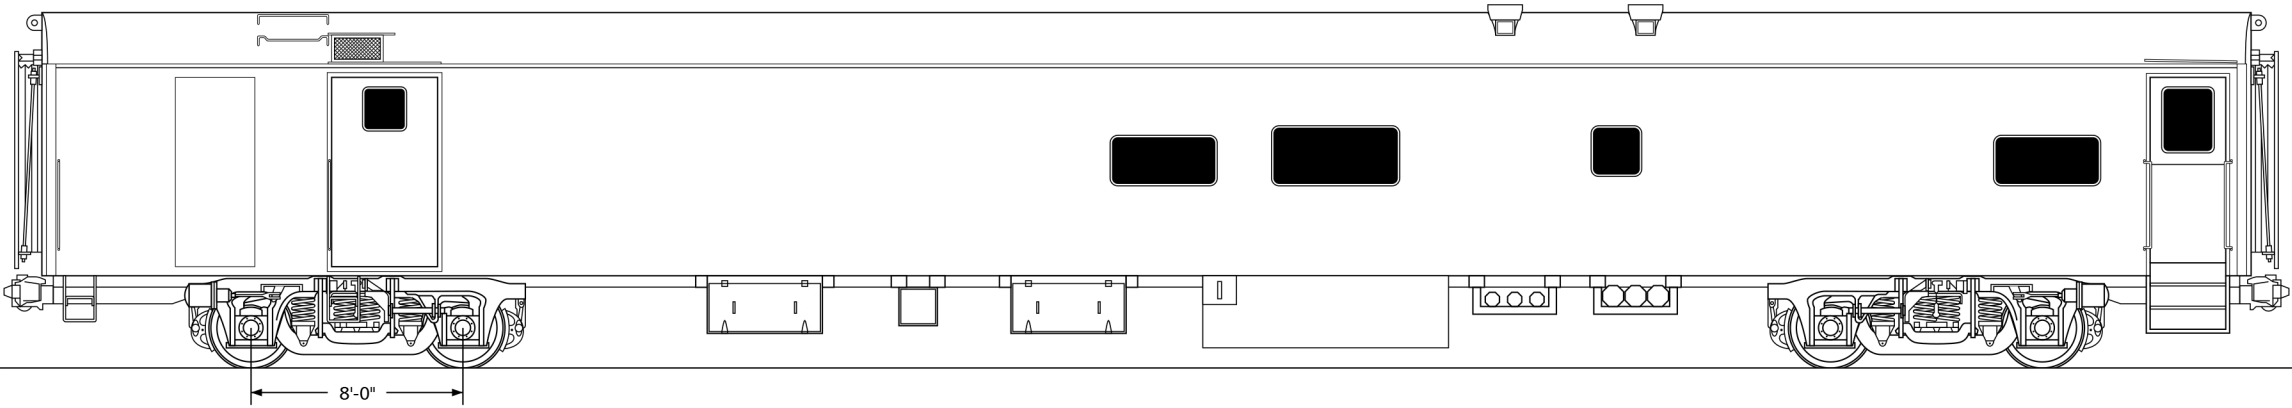

Amtrak St. Louis Baggage-Dorm Series 1610-1617

Drawn by Alex Stroshane

Ratio 1:87, HO scale
 TO CONVERT HO SCALE DRAWINGS TO YOUR SCALE COPY AT THESE PERCENTAGES:
 N 54.4% S 136.1% O 181.4%

Ratio 1:160, N scale
 TO CONVERT N SCALE DRAWINGS TO YOUR SCALE COPY AT THESE PERCENTAGES: HO 183.7% S 250% O 333.3%