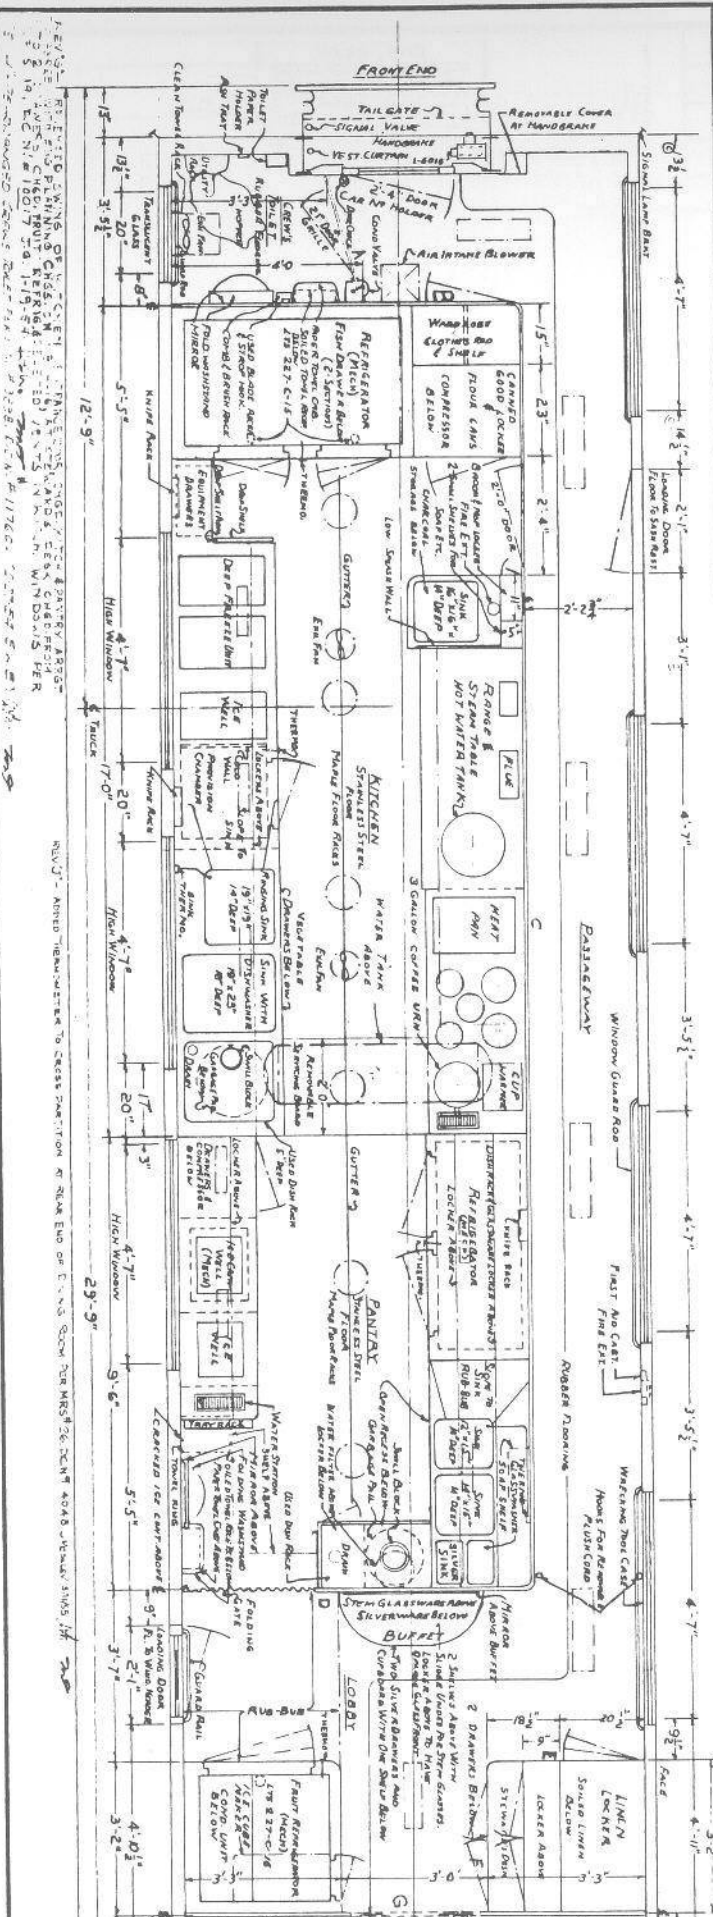

LOT	OWNER	EQUIPMENT	REVISION
6932	CANADIAN NATIONAL	14 CARS	

REVISED DRAWING OF PLAN 7641: 14, DINE CAR, 4000 VICTORIA AVENUE, VANCOUVER, B.C. CANADA, 8/54. DRAWN BY: J. H. BROWN, ARCHT. FIRM, VANCOUVER, B.C. CANADA. CHECKED BY: J. H. BROWN, ARCHT. FIRM, VANCOUVER, B.C. CANADA. SCALE: 1/8" = 1'-0".