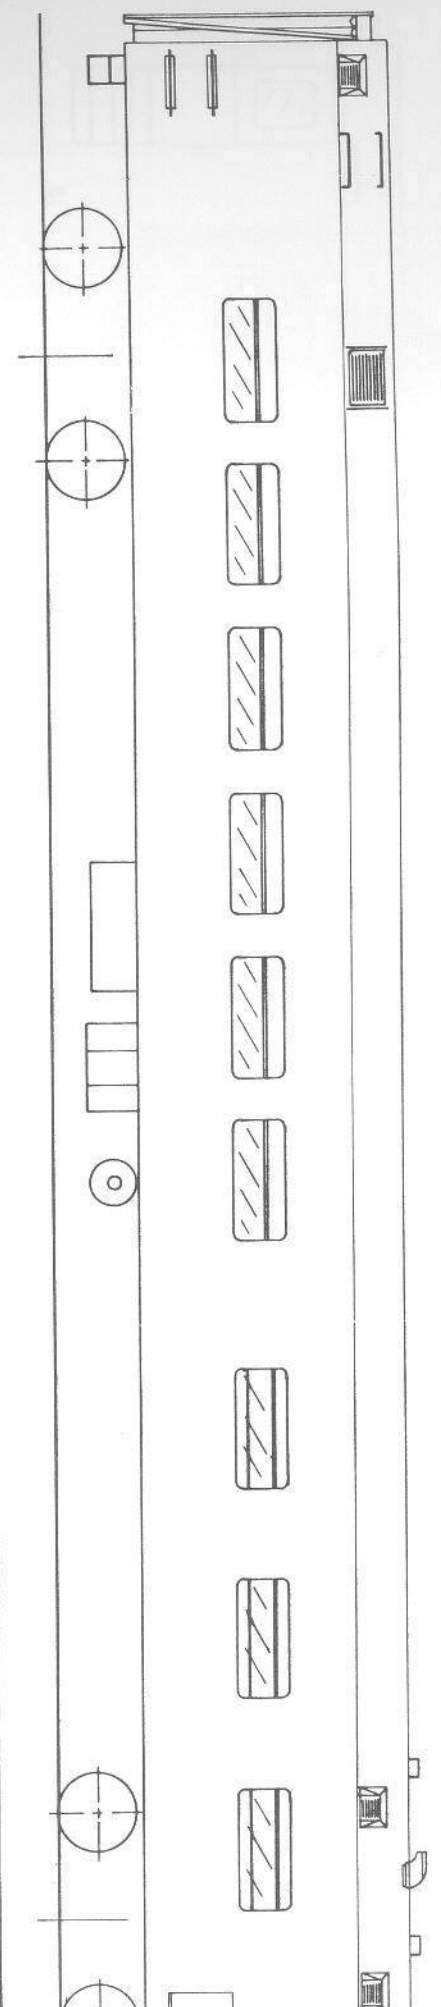

LOT	OWNER	EQUIPMENT	REVISION
6932	CANADIAN NATIONAL	14 CARS	

REVISED DRAWING OF PLAN 7641: 14, DINE CAR, 4000 VICTORIA AVENUE, VANCOUVER, B.C. CANADA, 8/54. DRAWN BY: J. H. BROWN, ARCHT. FIRM, VANCOUVER, B.C. CANADA. CHECKED BY: J. H. BROWN, ARCHT. FIRM, VANCOUVER, B.C. CANADA. SCALE: 1/8" = 1'-0".