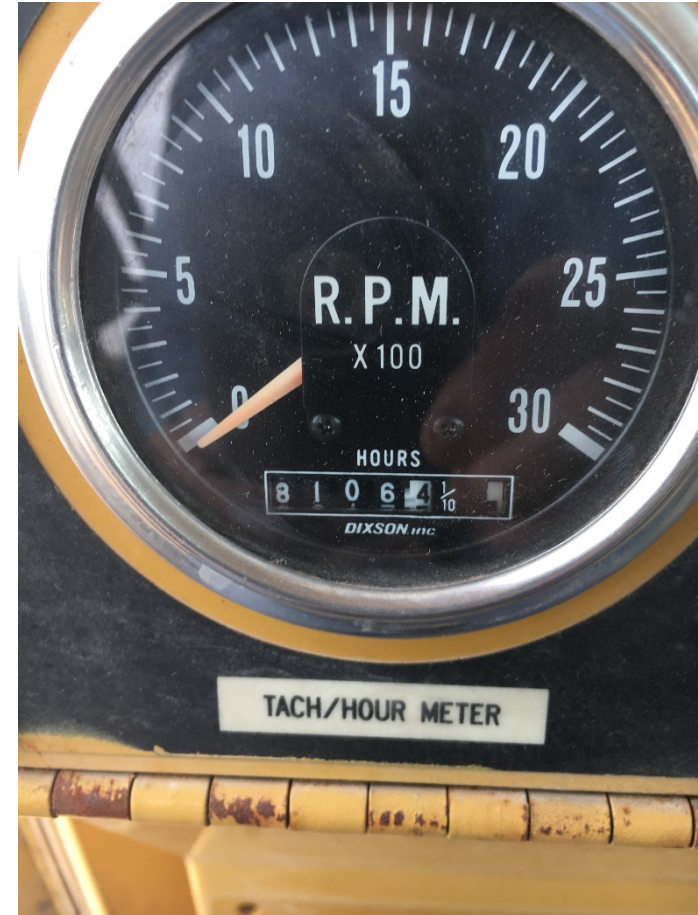

4150 Magnum Trackmobile s/n 980340705

ID and current engine hours

4150 Magnum interior

4150 Magnum – new wheel seal and bearing