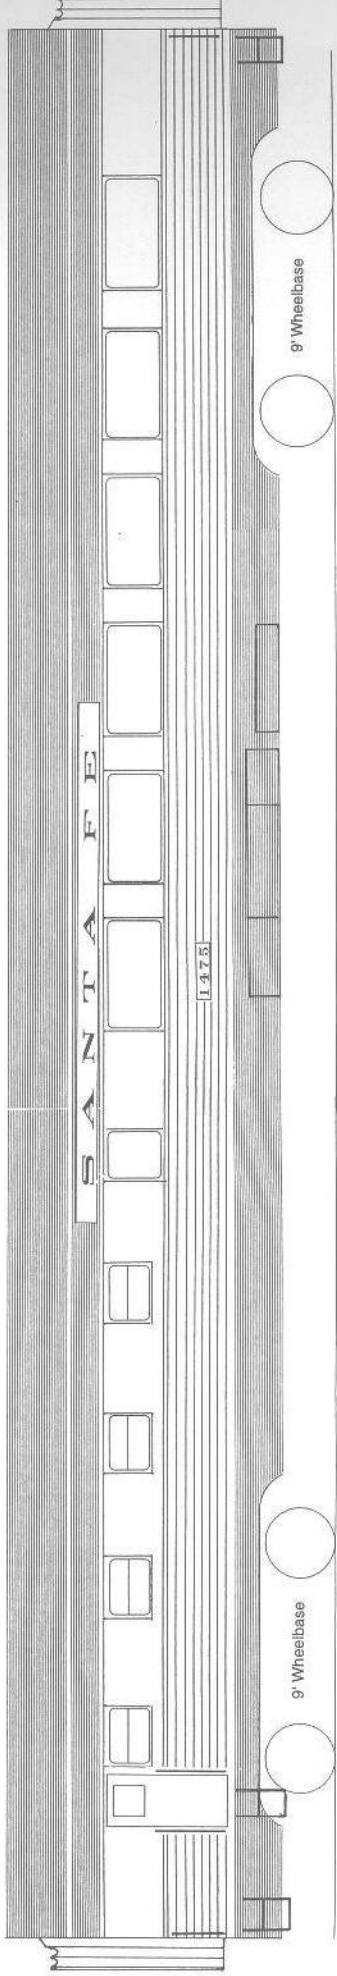

Coupled Length: 83' 2", Buffer Bolster: 12' 5"

976