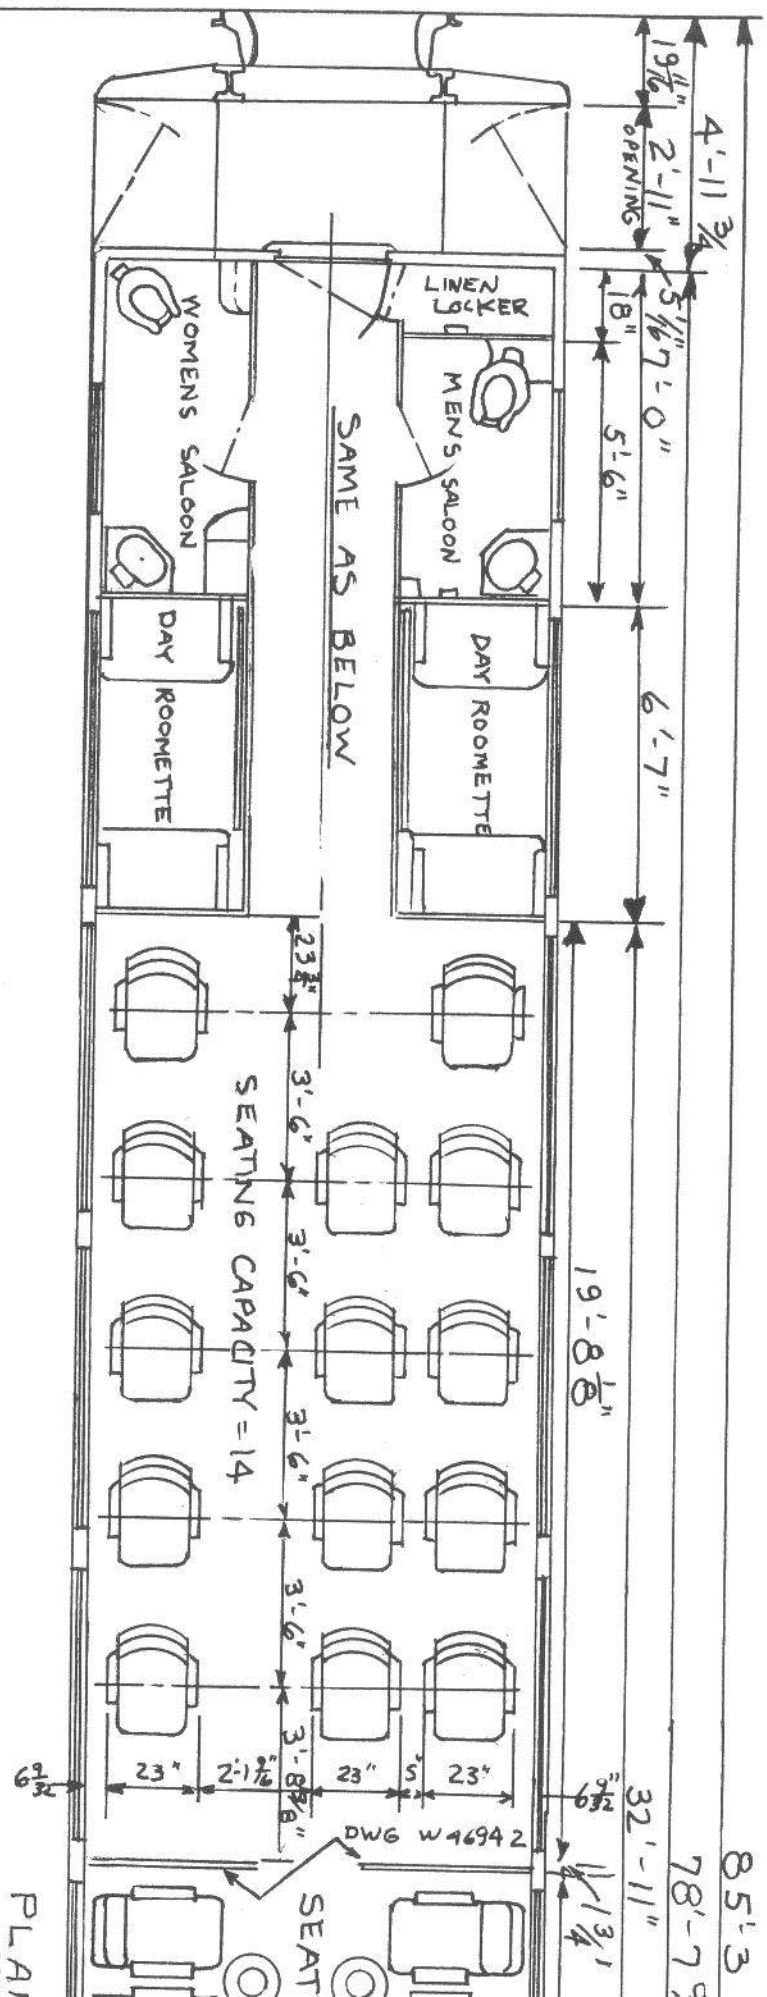

Lot W6788, Plan W46610, 20 Baggage Buffet Lounge Parlor, 1 Drawing Room, 2 Day Roomette, built 10/48.

29'-1 1/32"
 4'-10 5/8"
 3'-3 3/8"
 15'-0"
 23 @ 3'-0" = 69'-0"
 "NEW HAVEN"
 COFFIN NAME PLATES
 CARLINE SPACES
 34'-4 3/4"
 NAME PLATE - DRAW. NO. 51598
 3'-3 3/8"
 12'-10 1/2"

FOR STYLE II COW-17405A CAR NOS. 210, 211, 212, 213, 214, 215, 216, 217, 218, 219