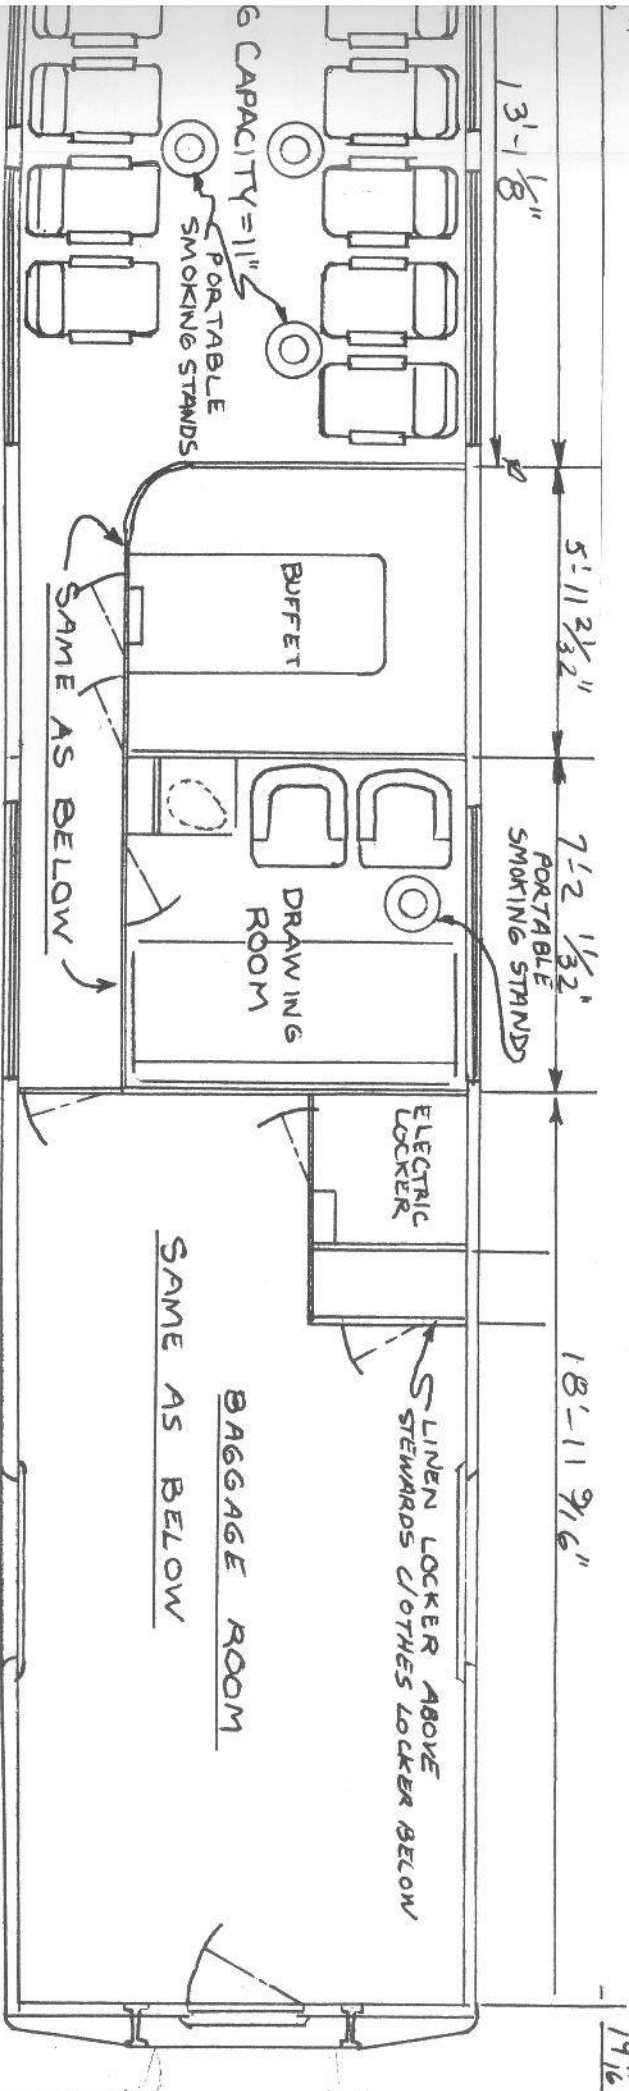

Lot W6788, Plan W46610, 20 Baggage Buffet Lounge Parlor, 1 Drawing Room, 2 Day Roomette, built 10/48.

29'-1 1/32"
 4'-10 5/8"
 3'-3 3/8"
 15'-0"
 23 @ 3'-0" = 69'-0"
 "NEW HAVEN"
 COFFIN NAME PLATES
 CARLINE SPACES
 34'-4 3/4"
 NAME PLATE - DRAW. NO. 51598
 3'-3 3/8"
 12'-10 1/2"

FOR STYLE II COW-17405A CAR NOS. 210, 211, 212, 213, 214, 215, 216, 217, 218, 219