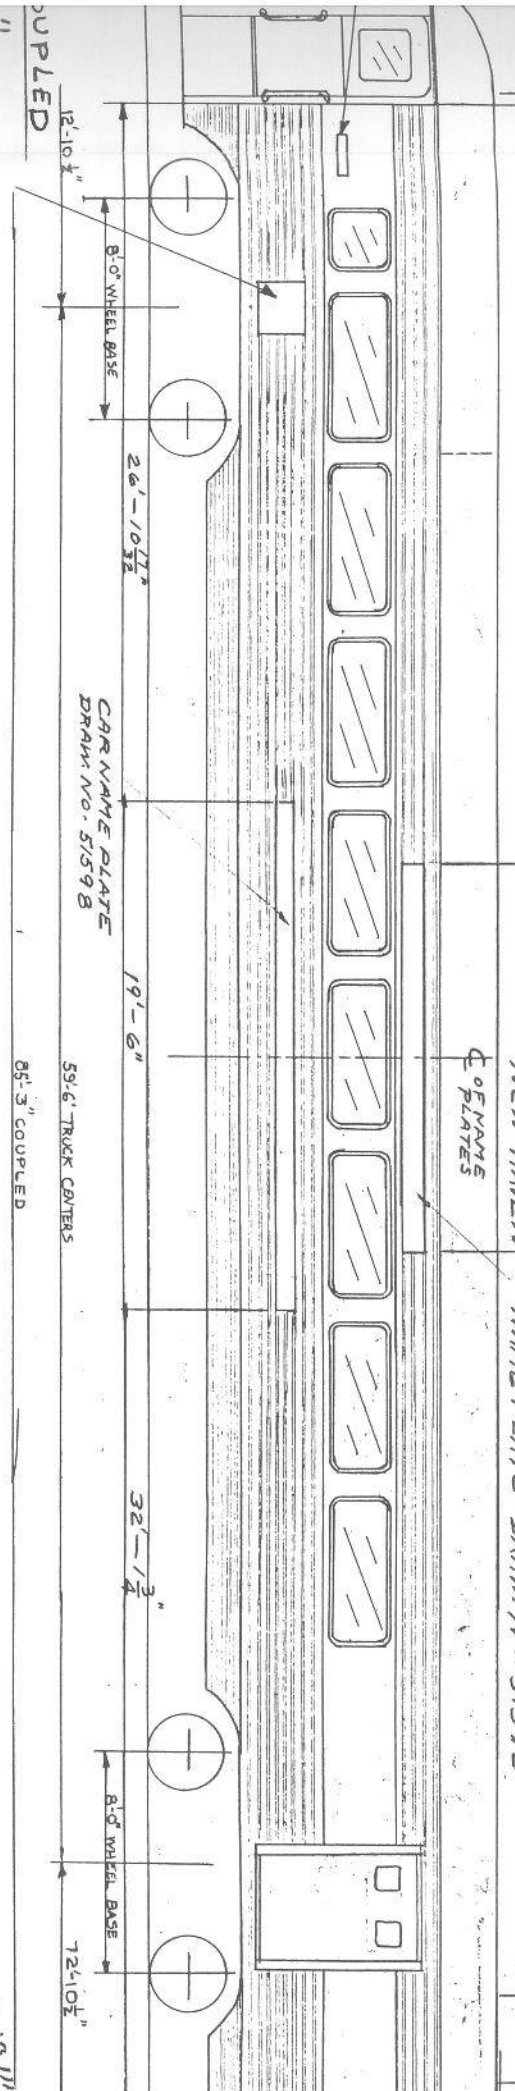

Lot W6788, Plan W46610, 20 Baggage Buffet Lounge Parlor, 1 Drawing Room, 2 Day Roomette, built 10/48.

29'-1 1/32"
 4'-10 5/8"
 3'-3 3/8"
 15'-0"
 23 @ 3'-0" = 69'-0"
 "NEW HAVEN"
 COFFIN NAME PLATES
 CARLINE SPACES
 34'-4 3/4"
 NAME PLATE - DRAW. NO. 51598
 3'-3 3/8"
 12'-10 1/2"

FOR STYLE II COW-17405A CAR NOS. 210, 211, 212, 213, 214, 215, 216, 217, 218, 219