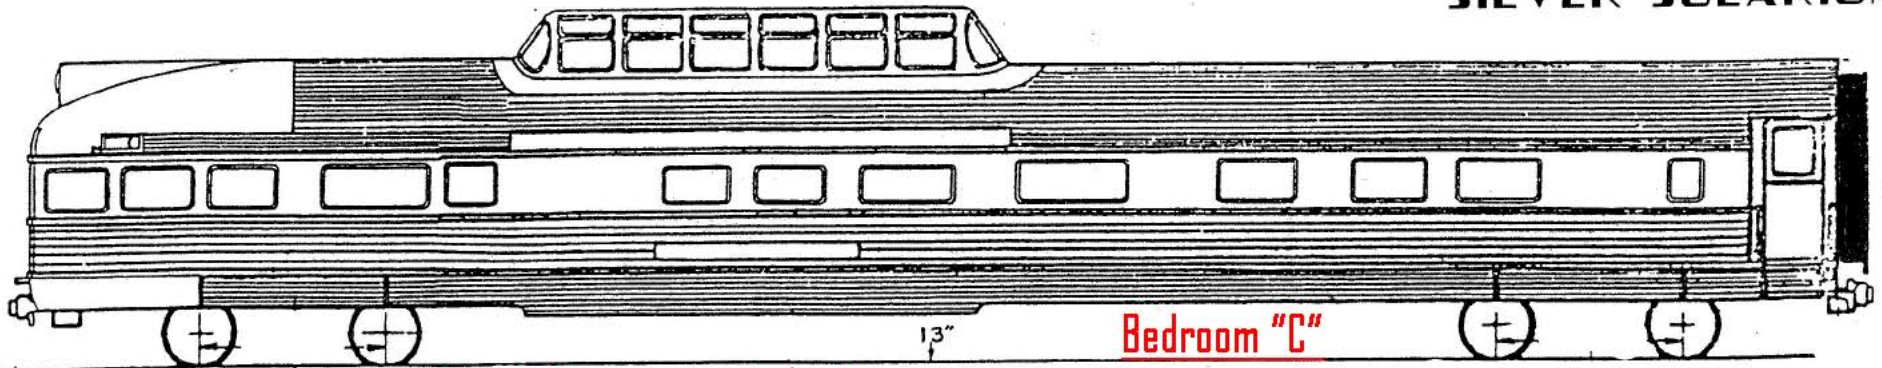

# EQUIPMENT PLAN AND SPECIFICATION DATA

CAR TYPE: DOME-SLEEPER-LOUNGE

SILVER SOLARIUM

**Suite "E"** 1- lower berth for 2 people & restroom

**Bedroom "C"**

1- lower berth  
1- upper berth  
restroom, short sofa & chair

**Observation lounge**  
seating for 11 passengers

**Drawing Room**  
2- lower berths  
1- upper berth & restroom.

**Bedroom "B"**  
1- lower berth  
1- upper berth  
restroom & long sofa

**Bedroom "A"**  
1- lower berth  
1- upper berth  
restroom & short sofa and folding chair

**Booth seating for 24 passengers in dome.**