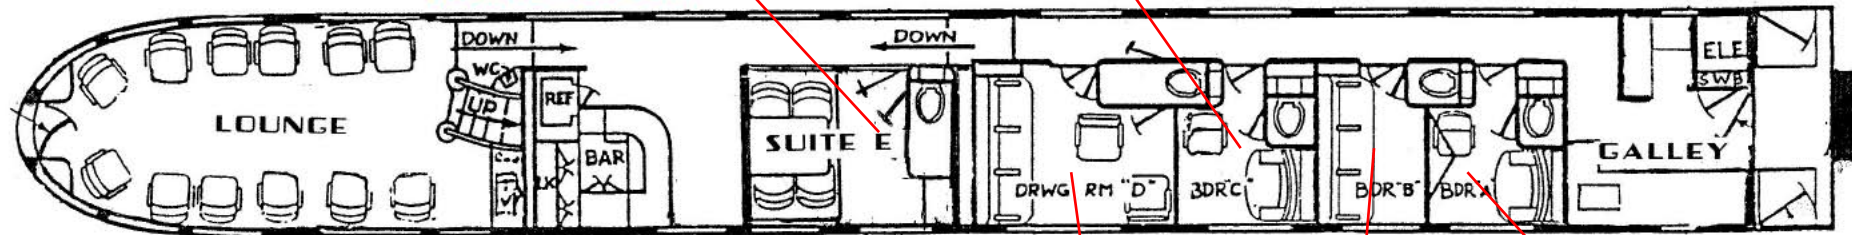

# EQUIPMENT PLAN AND SPECIFICATION DATA

CAR TYPE: DOME-SLEEPER-LOUNGE

SILVER SOLARIUM

**Suite "E"** 1- lower berth for 2 people & restroom

**Bedroom "C"**

1- lower berth  
1- upper berth  
restroom, short sofa & chair

**Observation lounge**  
seating for 11 passengers

**Drawing Room**  
2- lower berths  
1- upper berth & restroom.

**Bedroom "B"**  
1- lower berth  
1- upper berth  
restroom & long sofa

**Bedroom "A"**  
1- lower berth  
1- upper berth  
restroom & short sofa and folding chair

**Booth seating for 24 passengers in dome.**